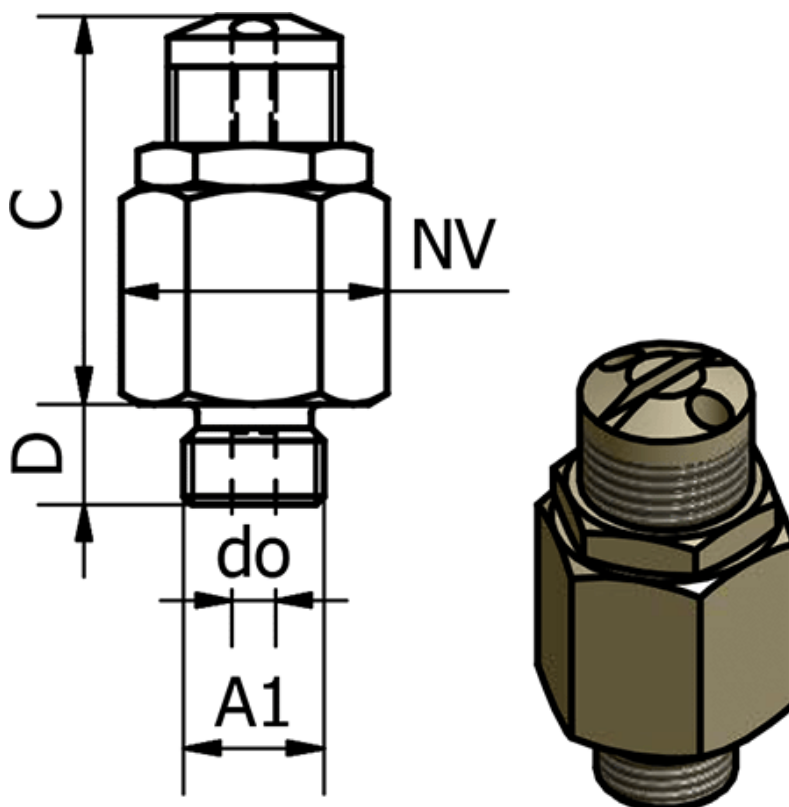

Data Sheet

Article number: 58621814

Description: Mini safety valve 218.14, - G 1/8"

Measures

C	= 27
D	= 7
do	= 3
NV	= 16
Set pressure	= 10 - 18 bar
Thread A1	= G 1/8"